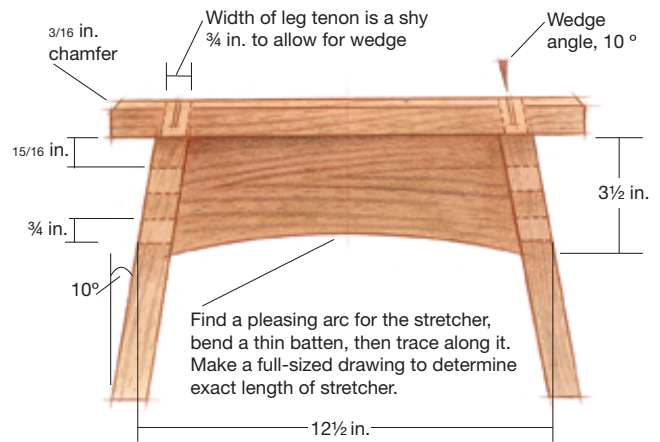

# Fine Woodworking

A Sturdy Footstool  
by Mario Rodriguez

## CUTLIST

Piece	Quantity	Dimensions
Top	1	10 x 14 x 1 in.
Leg	2	10 x 9 x 1 in.
Stretcher	1	12 1/2 x 3 1/2 x 1 in.