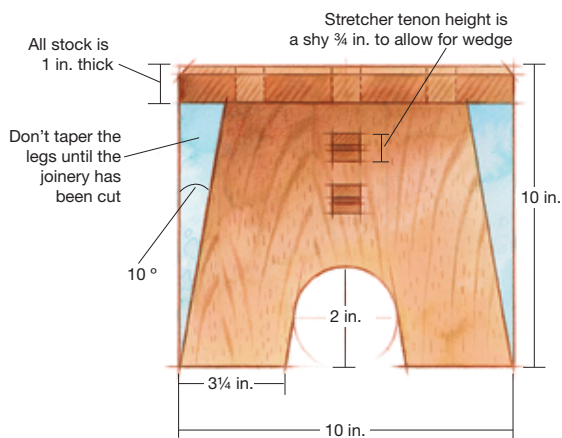

# Fine Woodworking

A Sturdy Footstool  
by Mario Rodriguez

## CUTLIST

Piece	Quantity	Dimensions
Top	1	10 x 14 x 1 in.
Leg	2	10 x 9 x 1 in.
Stretcher	1	12 1/2 x 3 1/2 x 1 in.